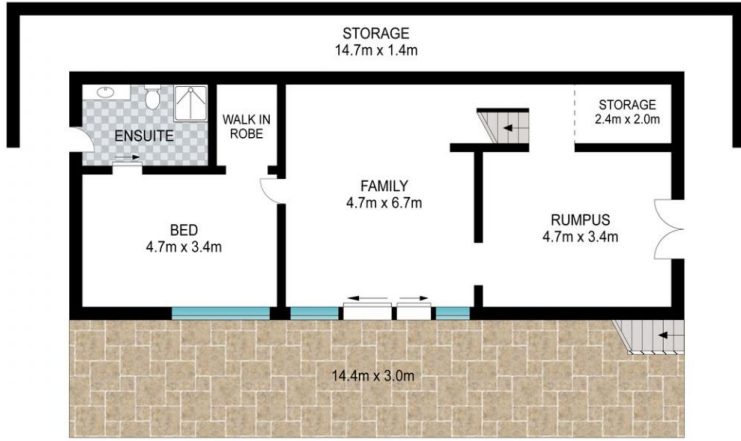

For those who love to entertain or simply appreciate the outdoors, this property delivers in abundance. Imagine

Price : \$2,300,000
Building Size : 211 sqm
Land Size : 5 Acres
View : <https://www.lsproperties.com.au/sale/nsw/northern-rivers/clothiers-creek/residential/house/7961354>

Brent Savage
0477 122 559

Ethan Price
0431 073 724

LOWER FLOOR

TOP FLOOR

Scale in metres. Indicative only. Dimensions are approximate. All information contained herein is gathered from sources we believe to be reliable. However, we cannot guarantee its accuracy and interested persons should rely on their own enquiries.

INT: 211 m²
EXT: 80 m²

9 Kestral Place, Clothiers Creek

LS PROPERTIES

SLED
7.5m x 12.0m

SLED
7.5m x 12.0m

Scale in metres. Indicative only. Dimensions are approximate. All information contained herein is gathered from sources we believe to be reliable. However, we cannot guarantee its accuracy and interested persons should rely on their own enquiries.