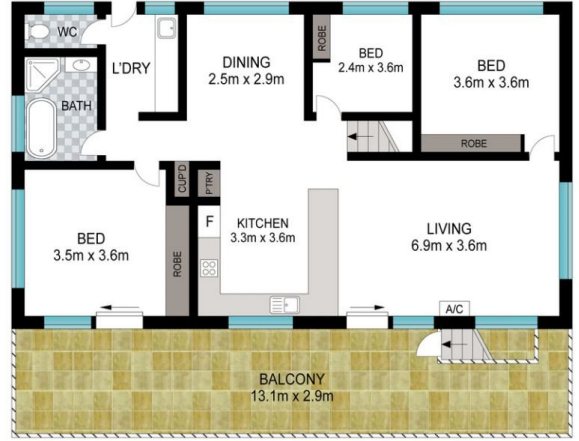

Brent Savage
0477 122 559

Ethan Price
0431 073 724

LOWER FLOOR

TOP FLOOR

Scale in metres. Indicative only. Dimensions are approximate. All information contained herein is gathered from sources we believe to be reliable. However, we cannot guarantee its accuracy and interested persons should rely on their own enquiries.

INT: 211 m²
EXT: 80 m²

9 Kestral Place, Clothiers Creek

LS PROPERTIES

SLED
7.5m x 12.0m

SLED
7.5m x 12.0m

Scale in metres. Indicative only. Dimensions are approximate. All information contained herein is gathered from sources we believe to be reliable. However, we cannot guarantee its accuracy and interested persons should rely on their own enquiries.